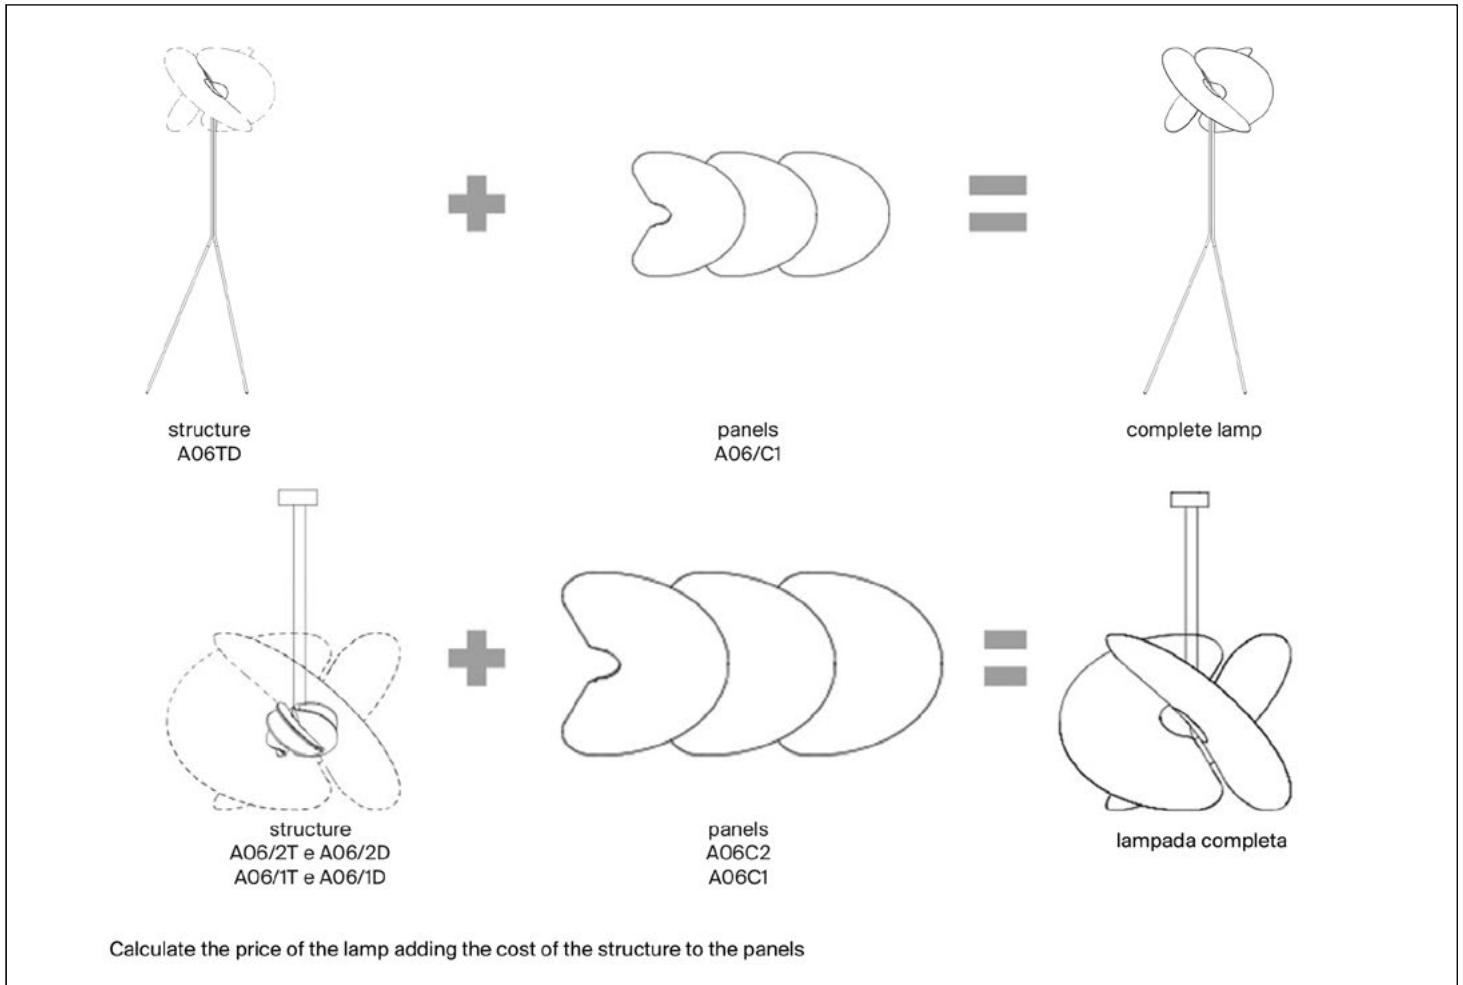

Structure	Model dimension (mm)	Item code	Finishes	Suggested light source	EUR VAT excl.

structure

	A06/1D suspension dimnable push/DALI 220-240V ~ 50/60Hz L cable: 5000 ceiling rose: Ø150x60	1A060/01D002	mat white	LED 25W 2700K CRI 90	☐	710,00
	A06/1T suspension dimnable phase cut 220-240V ~ 50/60Hz L cable: 5000 ceiling rose: Ø150x60	1A060/01T002	mat white	LED 28W 2700K CRI 90	☐	666,00
	A06/2D suspension dimnable push/DALI 220-240V ~ 50/60Hz L cable: 5000 ceiling rose: Ø150x60	1A060/02D002	mat white	LED 54W 2700K CRI 90	☐	949,00