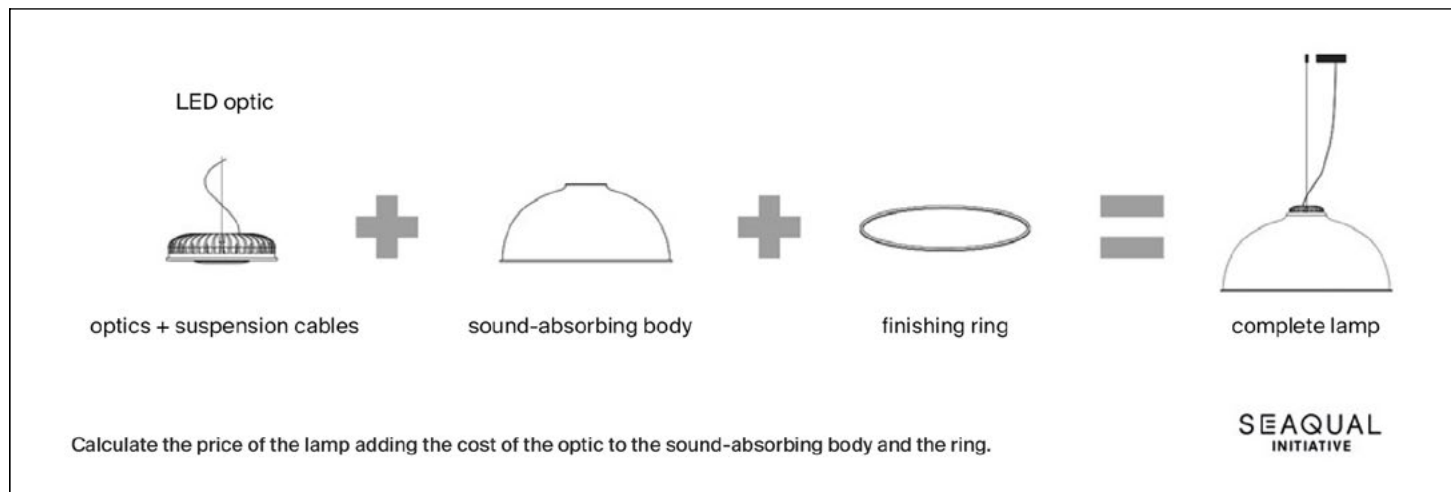

Structure	Model dimension (mm)	Item code	Finishes	Suggested light source	EUR VAT excl.

LED optics. 2700K version

	D96/6DW optic + suspension cables dimmmable push/DALI - 220-240V ~ 50/60Hz L cable: 4500 ceiling rose: ø 150 x 50	1D960/6DW001	black	LED module 23W 2700K CRI 90	☐	451,00
		1D960/6DW020	alu			451,00

LED optics. 3000K version

	D96/6D optic + suspension cables dimmmable push/DALI 220-240V ~ 50/60Hz L cable: 4500 ceiling rose: ø 150 x 50	1D960/6D0001	black	LED module 23W 3000K CRI 90	☐	451,00
		1D960/6D00020	alu			451,00

sound-absorbing body

	D96C recycled acoustic material and flame retardant H 400 Ø 800	1D960C0000A4	dark grey / white			799,00
		1D960C0000A5	light grey / white			799,00
		1D960C0000B3	rust/black			799,00
		1D960C0000G3	ocher/black			799,00

finishing ring

	D96A lower finishing ring Ø 800	1D960A000001	black			276,00
		1D960A000020	alu			276,00