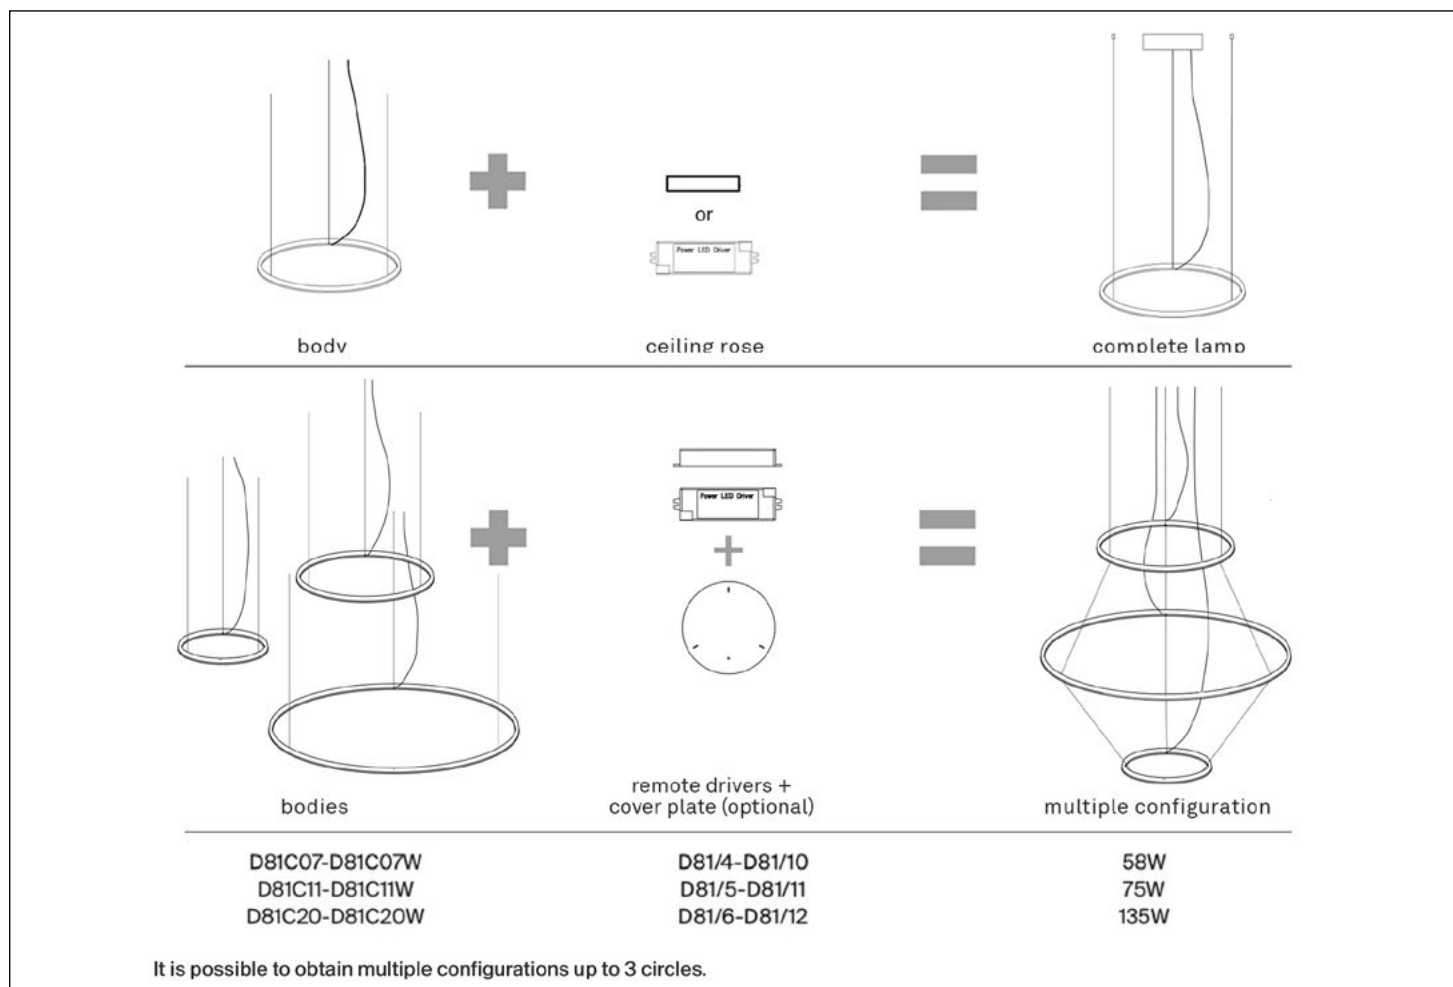

Structure	Model dimension (mm)	Item code	Finishes	Suggested light source	EUR VAT excl.

2700K versions

	D81C07W suspension 24Vdc, SELV H 45 ø 720 L cable: min 150 - max 5000 CE ⚡ ⚠	1D810C07W001	black	54W 2700K CRI 90	☐	1.601,00
		1D810C07W020	alu			1.601,00
		1D810C07W030	brass			1.601,00
	D81C11W suspension 24Vdc, SELV H 45 ø 1100 L cable: min 150 - max 5000 CE ⚡ ⚠	1D810C11W001	black	72W 2700K CRI 90	☐	1.842,00
		1D810C11W020	alu			1.842,00
		1D810C11W030	brass			1.842,00
	D81C20W suspension 24Vdc, SELV H 45 ø 2000 L cable: min 150 - max 5000 CE ⚡ ⚠	1D810C20W001	black	125W 2700K CRI 90	☐	3.050,00
		1D810C20W020	alu			3.050,00
		1D810C20W030	brass			3.050,00