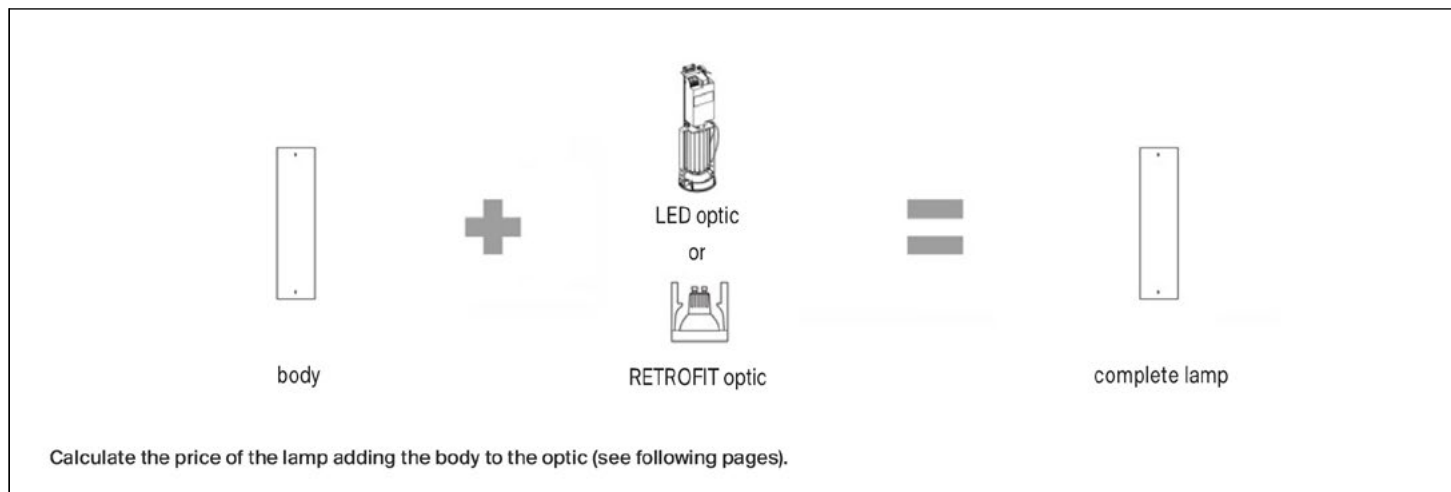

Structure	Model dimension (mm)	Item code	Finishes	Suggested light source	EUR VAT excl.
	E04200 ceiling direct light H 279 Ø 70	1E0400200001	black		113,00
		1E0400200002	white		113,00
		1E0400200030	brass		113,00