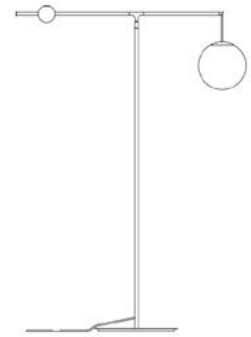

complete lamp