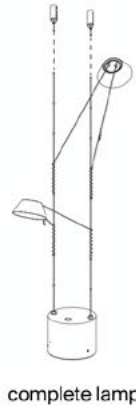

For all possible lamp arrangements please consult the configurator at www.luceplan.com