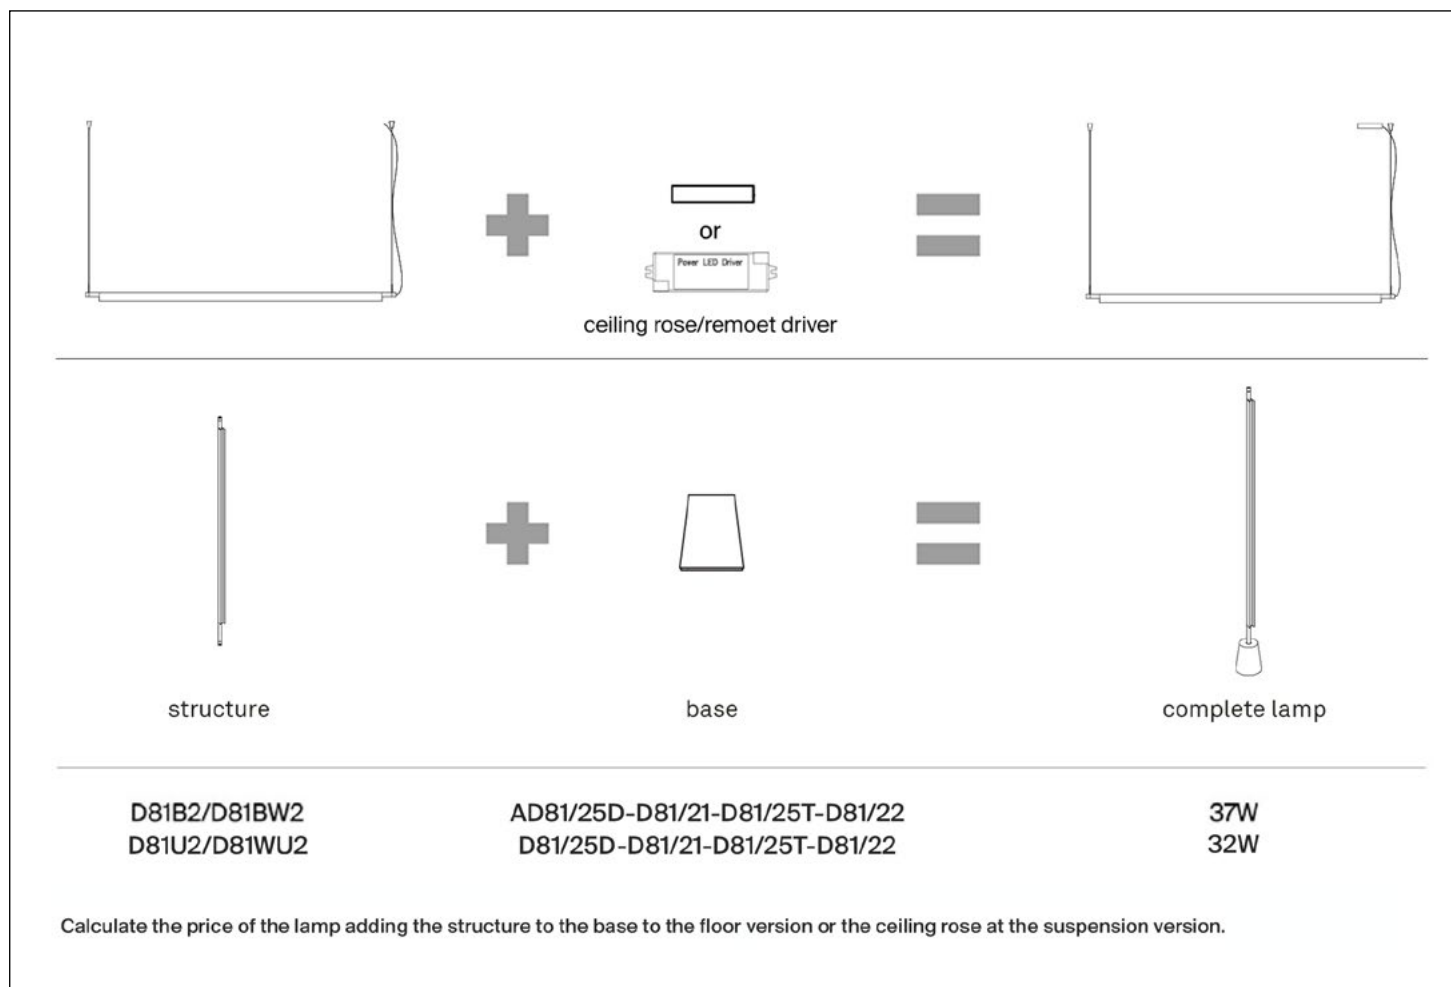

Structure	Model dimension (mm)	Item code	Finishes	Suggested light source	EUR VAT excl.

2700K versions

	D81TW2 floor L 30 x W 46 x H 1610 CE	1D810TW20001	black	LED 37W 2700K CRI 90 ☐	636,00
		1D810TW20020	alu		636,00
		1D810TW20030	brass		636,00

3000K versions

	D81T2 floor L 30 x W 46 x H 1610 CE	1D810T020001	black	LED 37W 3000K CRI 90 ☐	636,00
		1D810T020020	alu		636,00
		1D810T020030	brass		636,00