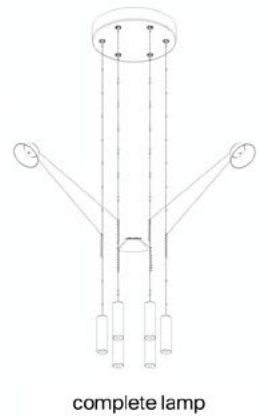

For all possible lamp arrangements please consult the configurator at www.luceplan.com