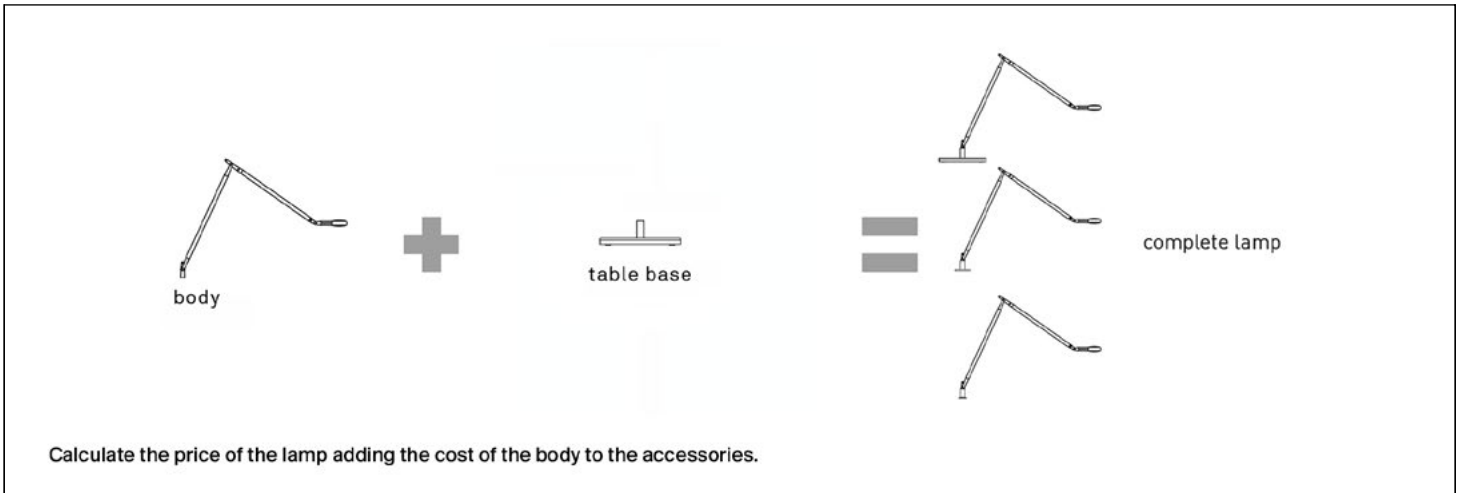

Structure	Model dimension (mm)	Item code	Finishes	Suggested light source	EUR VAT excl.
	D72N1 table dimmer on board 220-240V ~ 50/60Hz L 550 x W 105 x H 470 CE	1D720=N10001	black soft touch		414,00
		1D720=N10002	white	LED 8W 3000K CRI 80 ☐	400,00
		1D720=N10018	Mirror		414,00

accessories

	D72/1 table base L 185 x W 185 x H 240 CE	1D72/1000001	black soft touch		92,00
		1D72/1000002	white		121,00
		1D72/1000018	Mirror		129,00