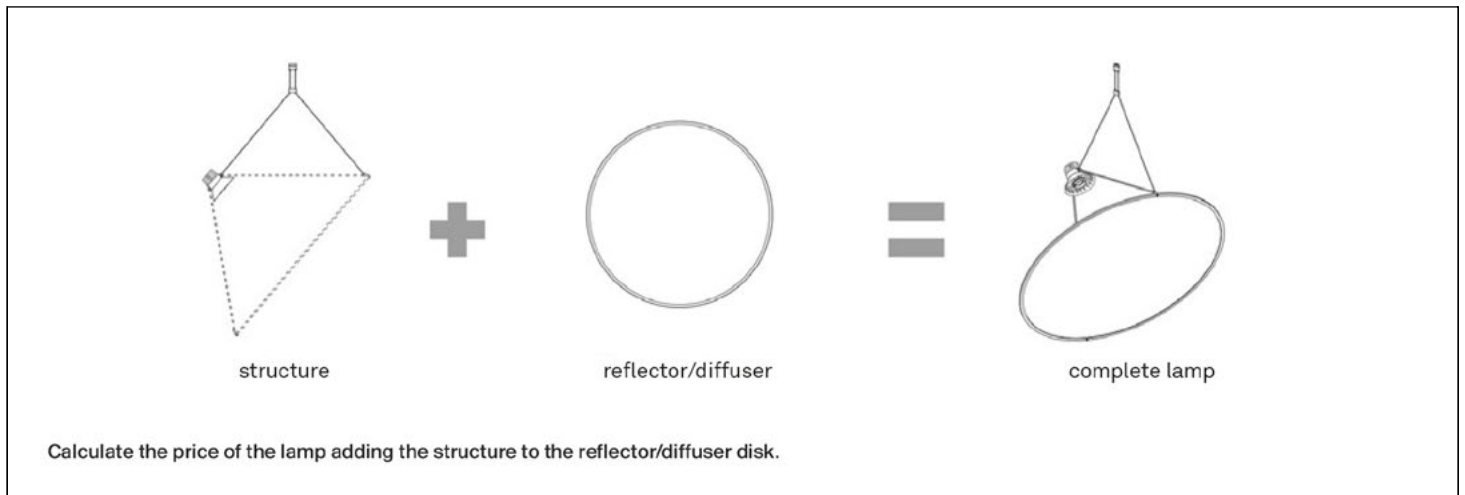

Structure	Model dimension (mm)	Item code	Finishes	Suggested light source	EUR VAT excl.

structure

	D91S suspension structure dimmable push/DALI 220-240V ~ 50/60Hz L cable: 3000 ceiling rose: Ø 180x40	1D910S000002	white	LED 53W 3000K CRI 90	☐	666,00

reflector/diffuser disc

	D91/1 reflector diffuser Ø 75cm 220-240V ~ 50/60Hz H min 2250 - max 3950 diffuser ø 750	1D910/100002	opale			603,00
		1D910/100020	argent			629,00
		1D910/100030	gold			629,00
	D91/2 reflector diffuser Ø 110cm 220-240V ~ 50/60Hz H min 3000 - max 4200 diffuser ø 1080	1D910/200002	opale			735,00
		1D910/200020	argent			785,00
		1D910/200030	gold			785,00

accessories

	D91/OAAR anti-rotation accessory L cable: 3000	1D91/OAAR000				63,00