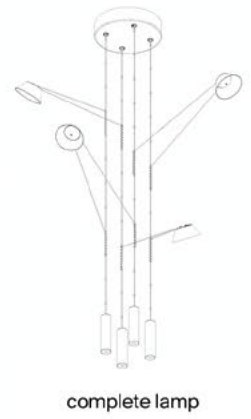

For all possible lamp arrangements please consult the configurator at www.luceplan.com