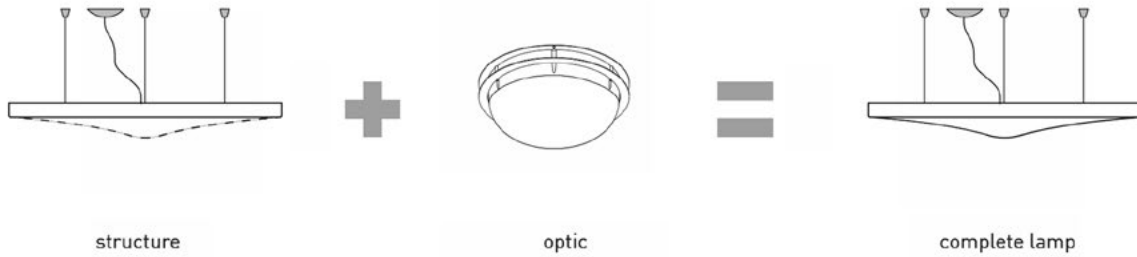

Calculate the price of the lamp adding the cost of the structure to the corresponding optical system.

Structure	Model dimension (mm)	Item code	Finishes	Suggested light source	EUR VAT excl.

suspension structure

	D71PV suspension + LED strip L 1360 x W 830 x H 150 ceiling rose: ø 120 X 30	1D710P0V0002	white	LED 17W 3000K (strip module) ☐	2.274,00
	D71CV suspension + LED strip H 150 ø 1200 ceiling rose: ø 120 X 30	1D710C0V0002	white	LED 18W 3000K (strip module) ☐	2.274,00
	D71PIV suspension + LED strip L 1545 x W 1200 x H 150 ceiling rose: ø 120 X 30	1D710P1V0002	white	LED 21W 3000K (strip module) ☐	2.729,00

optics 3000K versions

	D71/7DL optic LED at direct/indirect light 220-240V ~ 50/60Hz L cable: 3000	1D71/7DL0002		LED 45W + 25W 3000K CRI 90 ☐	1.047,00