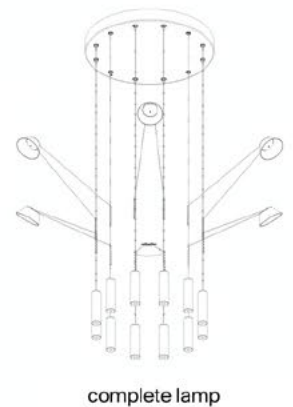

For all possible lamp arrangements please consult the configurator at www.luceplan.com