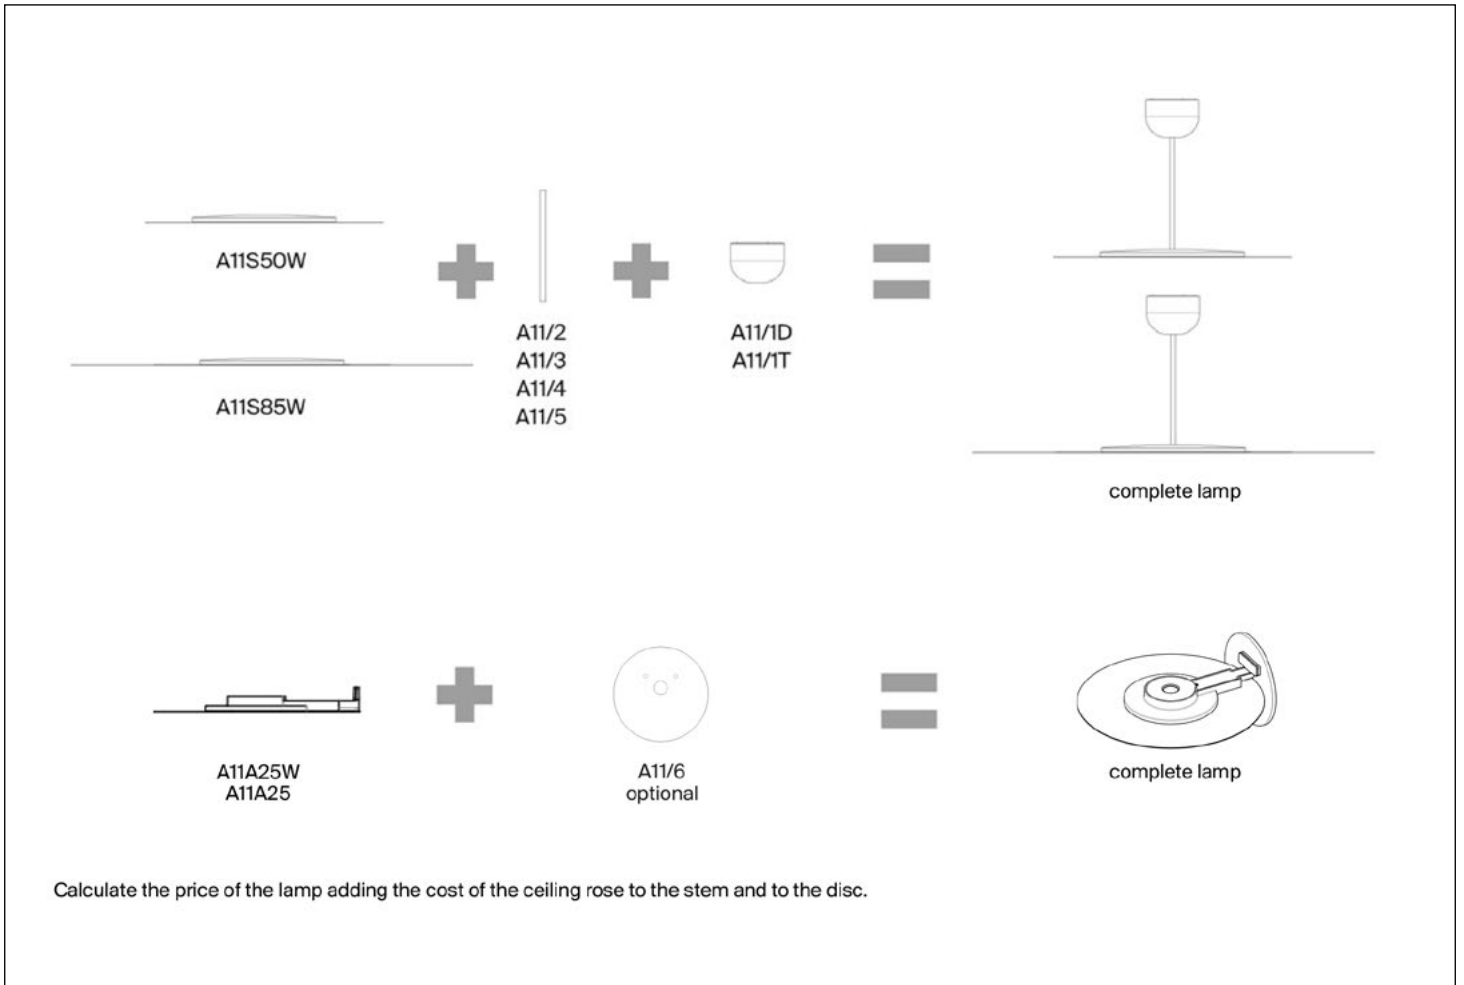

Structure	Model dimension (mm)	Item code	Finishes	Suggested light source	EUR VAT excl.

wall complete structure 2700K

	A11A25W wall dimmable phase cut 220-240V ~ 50/60Hz H 30 ø 250 CE ⊕ ▽	1A110A25W020	polished	LED 22W 2700K CRI 90 ☐	244,00

wall complete structure 3000K

	A11A25 wall dimmable phase cut 220-240V ~ 50/60Hz H 30 ø 250 CE ⊕ ▽	1A110A250020	polished	LED 22W 3000K CRI 90 ☐	244,00