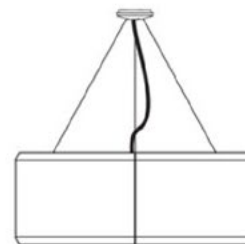

	<b>D71/OAP1</b> top cover lamp body for D71P1V	1D71/OAP1002	white		257,00
---	---	--------------	-------	--	--------

body

optics

suspension kit, diffuser  
(optional)

complete lamp

Calculate the price of the lamp adding the cost of the structure to the corresponding optical system and to the optional accessories.  
Besides the four catalogue colors, other chromatic ranges have been selected for personalization of the lamps.  
These custom hues are offered with a 10% surcharge.