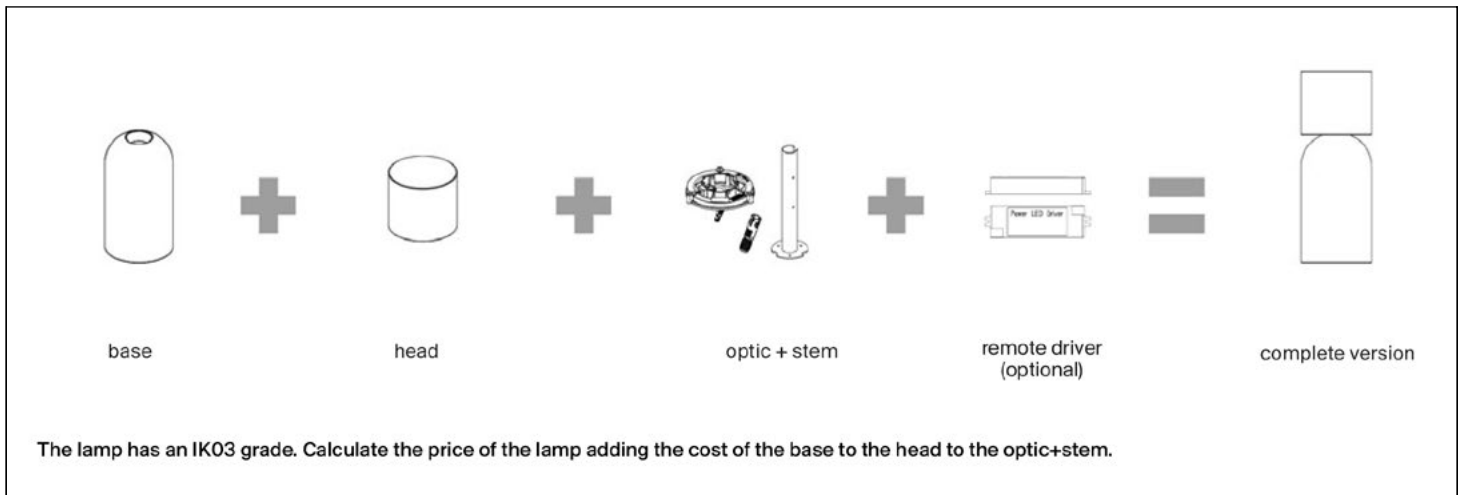

The lamp has an IK03 grade. Calculate the price of the lamp adding the cost of the base to the head to the optic+stem.

Structure	Model dimension (mm)	Item code	Finishes	Suggested light source	EUR VAT excl.

version A (the lamp is supplied without power supply)

	A02TA1 outdoor floor base for A version H 340 ø 185	1A020TA10028	concrete grey		196,00
	CE	IK03			

	A02TA2 outdoor floor head for A version H 170 ø 185	1A020TA20028	concrete grey		196,00
	CE	IK03			

version B (the lamp is supplied without power supply)

	A02TB1 outdoor floor base for B version H 200 ø 185	1A020TB10028	concrete grey		196,00
	CE	IK03			

	A02TB2 outdoor floor head for B version H 310 ø 185	1A020TB20028	concrete grey		196,00
	CE	IK03