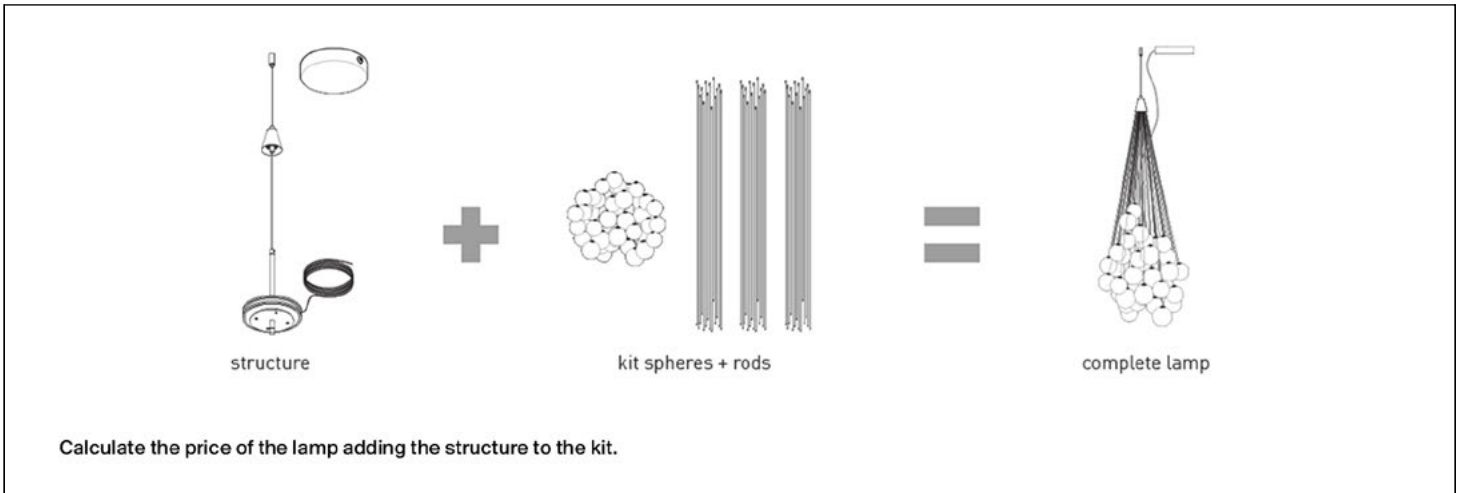

D87 STOCHASTIC

Daniel Rybakken

Structure	Model dimension (mm)	Item code	Finishes	Suggested light source	EUR VAT excl.

3000K versions

	D87CW1 suspension dimmable trailing edge 220-240V ~ 50/60Hz L cable: 3000 ceiling rose: Ø180 x 45	1D870CW10000	alu	LED 18W 2700K CRI 90	☐	842,00

2700K versions

	D87CC1 suspension dimmable trailing edge 220-240V ~ 50/60Hz L cable: 3000 ceiling rose: Ø180 x 45	1D870CC10000	alu	LED 18W 3000K CRI 90	☐	842,00

sphere + tie rod kit

	D87048 kit 48 spheres + rods 400, Sphere: Ø 87	1D8704800002	opal white			779,00

	D87072 kit 72 spheres + rods 500, Sphere: Ø 87	1D8707200002	opal white			1.195,00