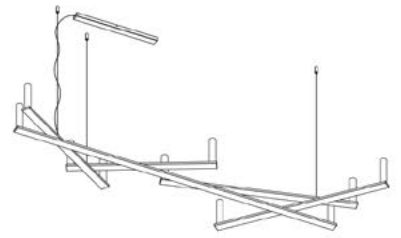

struttura  
A14S10W

push/DALI ceiling rose  
A14/3D

diffusori  
A14/2

lampada completa

structure  
A14S10W

phase cut ceiling rose  
A14/3T

diffuser  
A14/2

complete lamp