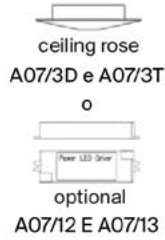

complete lamp