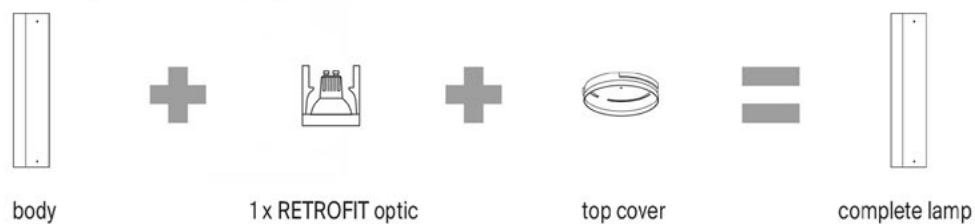

E04250 (with RETROFIT optic)

Calculate the price of the lamp adding the body to the optic (see following pages).

Structure	Model dimension (mm)	Item code	Finishes	Suggested light source	EUR VAT excl.
	E04250 wall direct and direct/indirect light L 168 x W 134 x H 465 CE V	1E0400250001	black		205,00
		1E0400250002	white		205,00
		1E0400250030	brass		205,00

top cover to use with retrofit optics

	E0401 top cover CE V	1E040/010001	black		23,00