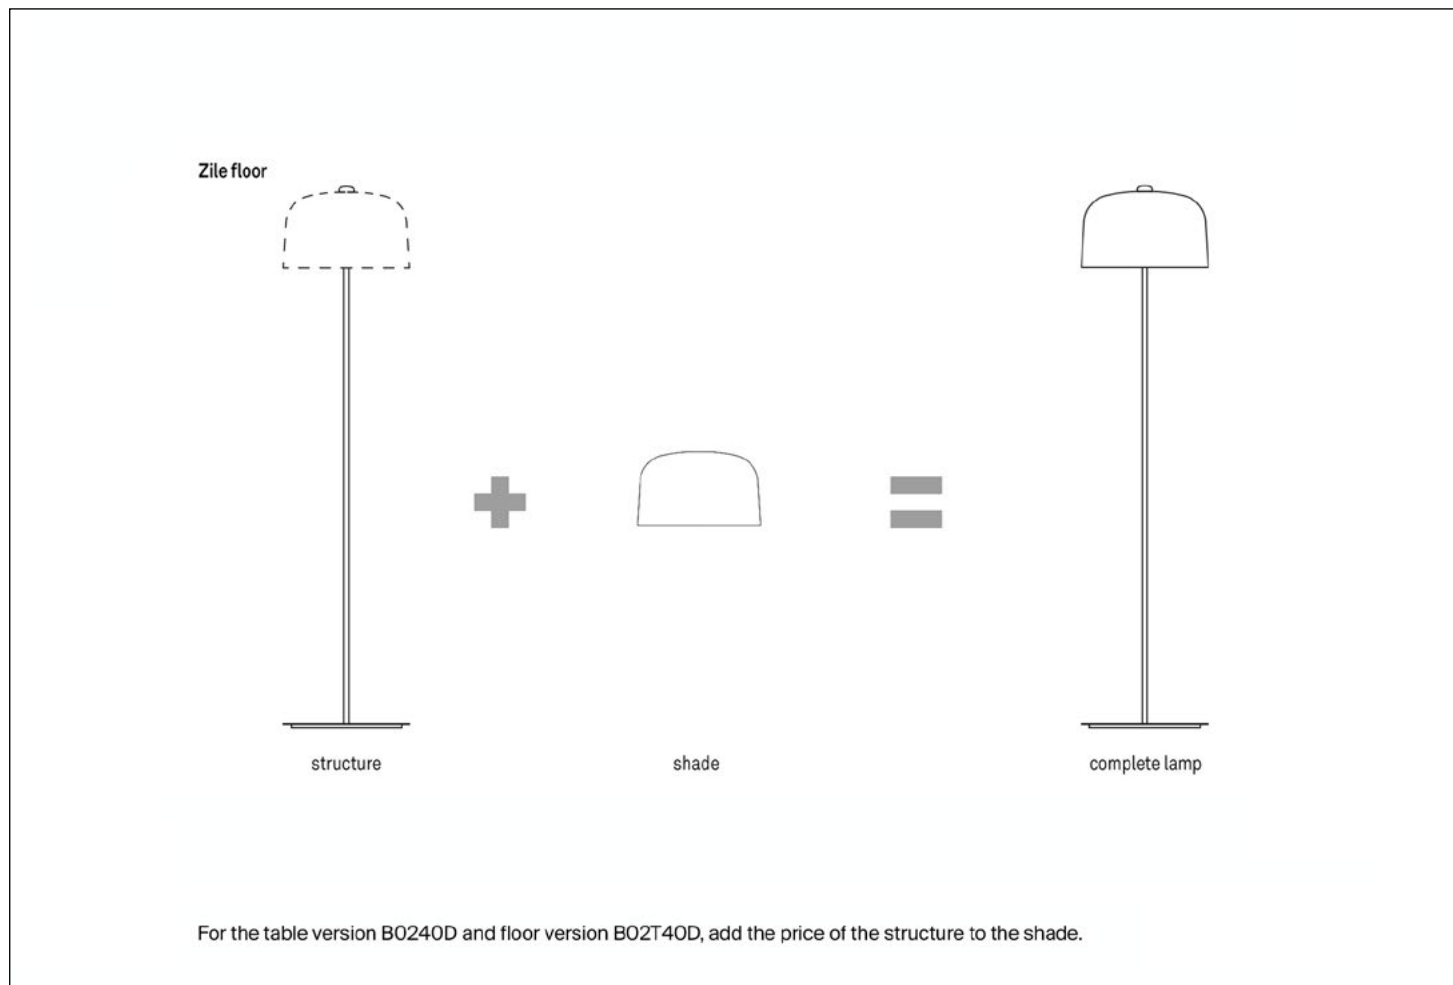

Structure	Model dimension (mm)	Item code	Finishes	Suggested light source	EUR VAT excl.

table version

	B0220 complete version table on/off switch 220-240V ~ 50/60Hz W base ø 180 x H 420 ø 200	1B020=200001	matt black	max 42W E27	295,00
		1B020=200002	matt white		295,00
		1B020=200013	matt brick red		295,00
		1B020=200039	matt dove grey		295,00

floor version

	B02T40D floor dimmable structure dimmer on board 220-240V ~ 50/60Hz W base ø 400 x H 1710	1B020T40D001	matt black	max 42W E27	548,00
		1B020T40D002	matt white		548,00
		1B020T40D013	matt brick red		548,00
		1B020T40D039	matt dove grey		548,00