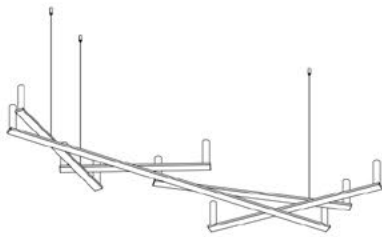

struttura  
A14S10W

push/DALI ceiling rose  
A14/3D

diffusori  
A14/2

lampada completa

structure  
A14S10W

phase cut ceiling rose  
A14/3T

diffuser  
A14/2

complete lamp