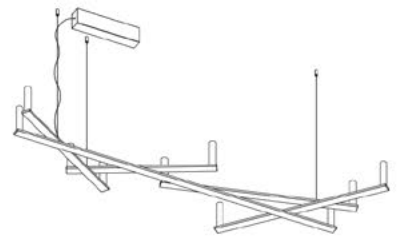

struttura  
A14S10W

push/DALI ceiling rose  
A14/3D

diffusori  
A14/2

lampada completa

structure  
A14S10W

phase cut ceiling rose  
A14/3T

diffuser  
A14/2

complete lamp