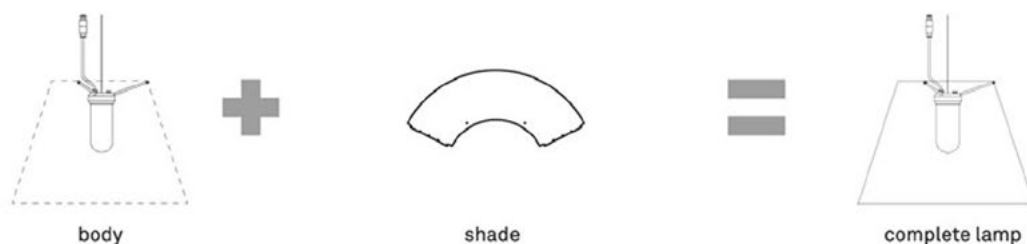

Calculate the price of the lamp adding the cost of the body to the shade, and to the accessories, such as base, rod stake or fixed base. Apparatus IP44 with optical compartment with a degree of protection IP55.

Structure	Model dimension (mm)	Item code	Finishes	Suggested light source	EUR VAT excl.
	D13G.air floor outdoor on/off switch 220-240V ~ 50/60Hz H 2210 ø 21	1D13GT/00013	rust	LED E27 205W HSGST E27	960,00
		1D13GT/00020	alu		960,00
	D13GSO suspension structure on/off switch 220-240V ~ 50/60Hz H max 5000 ø 106 H 237	1D13GSOUT020	alu	LED E27 max 15W	750,00
	D13G/1 shade for floor and suspension version H 350 ø 500	1D13GP/01002	white		307,00
		1D13GP/01011	green		418,00
		1D13GP/01013	rust		418,00