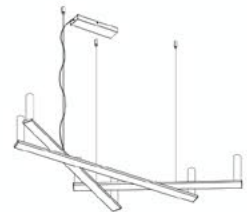

structure  
A14S06W

push/DALI ceiling rose  
A14/5D

diffuser  
A14/1

complete lamp

structure  
A14S06W

phase cut ceiling rose  
A14/5T

diffuser  
A14/1

complete lamp