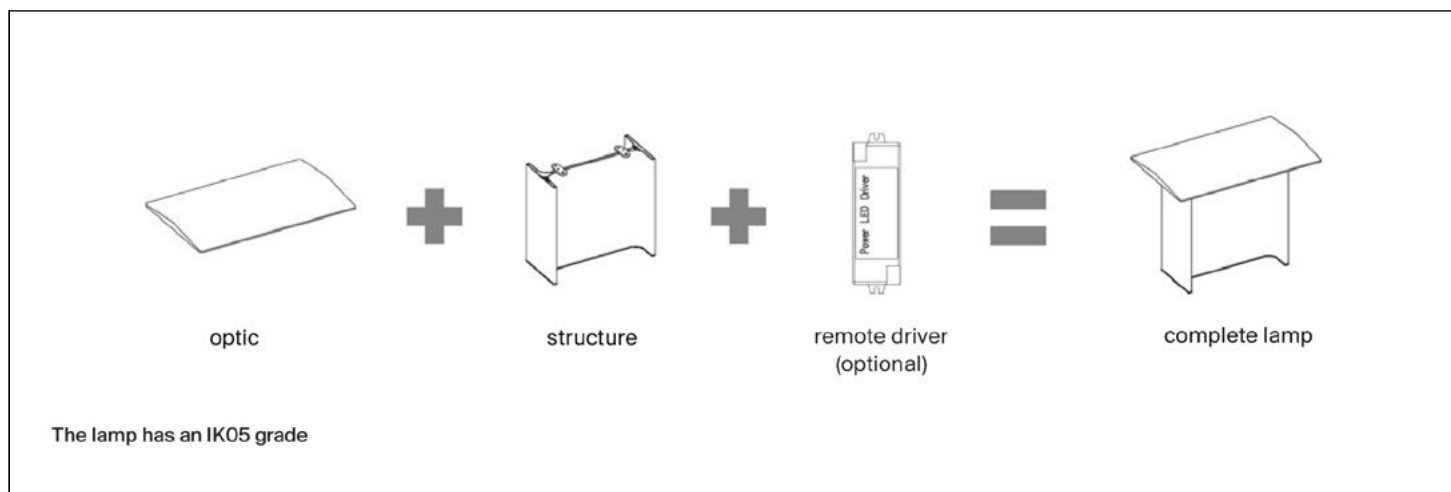

Structure	Model dimension (mm)	Item code	Finishes	Suggested light source	EUR VAT excl.

optic (the lamp is supplied without power supply)

	D98TM1 floor outdoor 24Vdc L 450 x W 280 x H 20	1D980TM10005	dark grey	LED 22W 3000K CRI 90	☐	382,00
		1D980TM10020	light grey			358,00
CE IP65 IK5						

structures

	D98/2 floor outdoor L 320 x W 150 x H 300	1D980/020005	dark grey			228,00
		1D980/020020	light grey			228,00
CE						

	D98/3 floor outdoor L 320 x W 150 x H 700	1D980/030005	dark grey			302,00
		1D980/030020	light grey			302,00
CE						

remote drivers (the junction box is recommended watertight IP68)

	D98/5 remote driver on/off 24V, 30W, SELV L 153 x W 32 x H 41	1D980/050000	white			51,00
CE