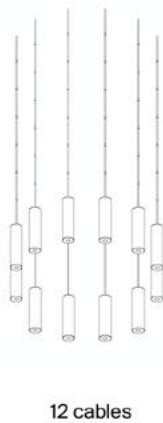

For all possible lamp arrangements please consult the configurator at www.luceplan.com