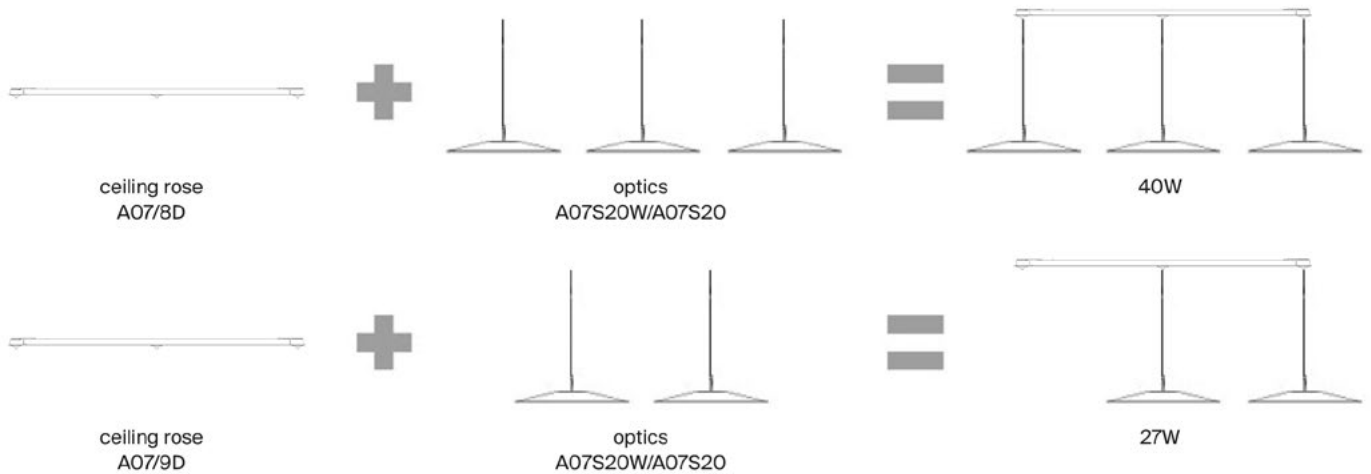

Structure	Model dimension (mm)	Item code	Finishes	Suggested light source	EUR VAT excl.

multiple ceiling rose

	A07/8D ceiling rose dimmable push/DALI only for A07S20W, A07S20 2 optics 220-240V ~ 50/60Hz L 1160 x W 60 x H 40	1A070/08D001	matt black		275,00
	A07/9D ceiling rose dimmable push/DALI only for A07S20W, A07S20 3 optics 220-240V ~ 50/60Hz L 1160 x W 60 x H 40	1A070/09D001	matt black		220,00