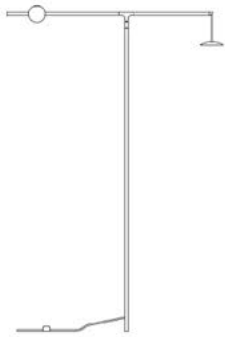

Malamata floor

structure

base

diffuser