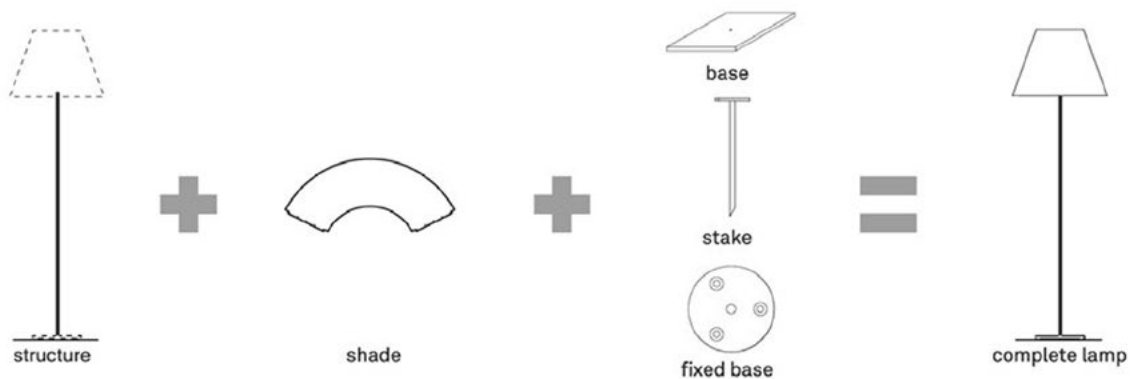

Calculate the price of the lamp adding the cost of the body to the shade, and to the accessories, such as base, rod stake or fixed base. Apparatus IP44 with optical compartment with a degree of protection IP55.

Structure	Model dimension (mm)	Item code	Finishes	Suggested light source	EUR VAT excl.
	D13G.air floor outdoor on/off switch 220-240V ~ 50/60Hz H 2210 ø 21	1D13GT/00013	rust	LED E27 205W HSGST E27	960,00
		1D13GT/00020	alu		960,00
	D13GSO suspension structure on/off switch 220-240V ~ 50/60Hz H max 5000 ø 106 H 237	1D13GSOUT020	alu	LED E27 max 15W	750,00
	D13G/1 shade for floor and suspension version H 350 ø 500	1D13GP/01002	white		307,00
		1D13GP/01011	green		418,00
		1D13GP/01013	rust		418,00