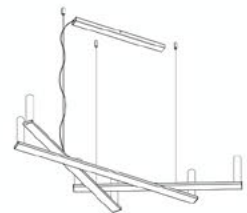

complete lamp