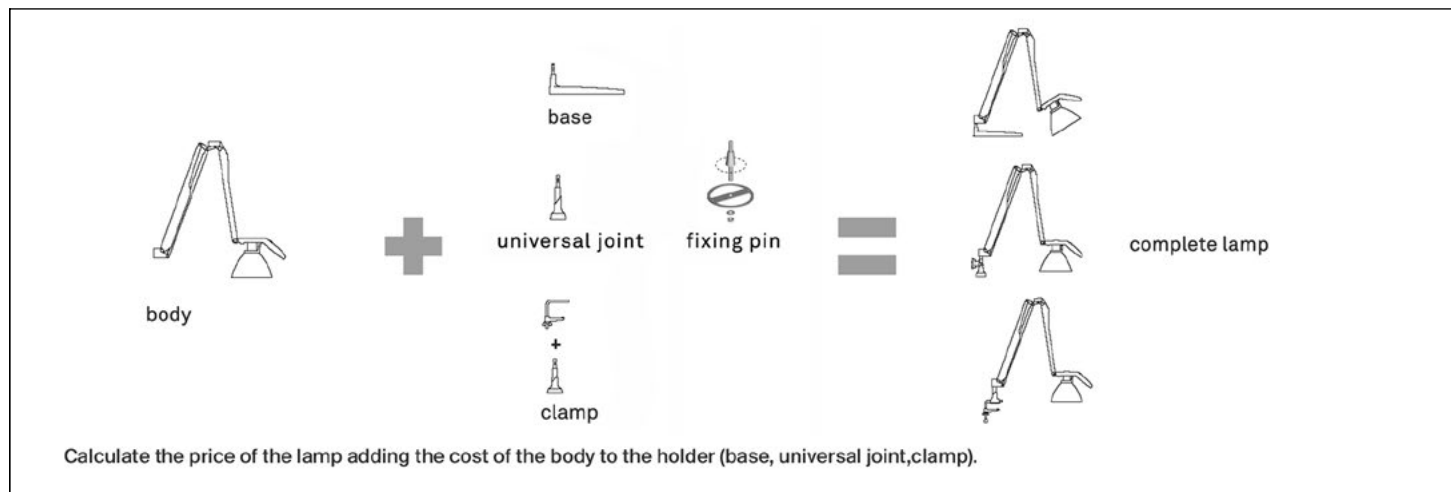

Structure	Model dimension (mm)	Item code	Finishes	Suggested light source	EUR VAT excl.
	D33N.100 table/wall on/off switch 220-240V ~ 50/60Hz L arms L 440 + 355 head Ø 160 CE □ ▽	1D33N2GI00AA	metal	LED filament E27 max 42W HSGSA E27	233,00
		1D33N2GI0001	black		271,00
		1D33N2GI0002	white		246,00
	D33Nsp.60 ceiling/wall on/off switch fixed base included 220-240V ~ 50/60Hz L 360, head Ø 110 CE □ ▽	1D33NSPI00AA	metal	LED E14 max 28W Spot R50 E14	174,00
		1D33NSPI0001	black		194,00
		1D33NSPI0002	white		179,00
	D33Nsp.100 ceiling/wall on/off switch fixed base included 220-240V ~ 50/60Hz L 360, head Ø 160 CE □ ▽	1D33NSGI00AA	metal	LED filament E27 max 42W HSGSA E27	181,00
		1D33NSGI0001	black		206,00
		1D33NSGI0002	white		193,00

accessories

	D33N/01 base Ø 236 CE	1D33N/01000A	metal		113,00
		1D33N/010001	black		119,00
		1D33N/010002	white		113,00