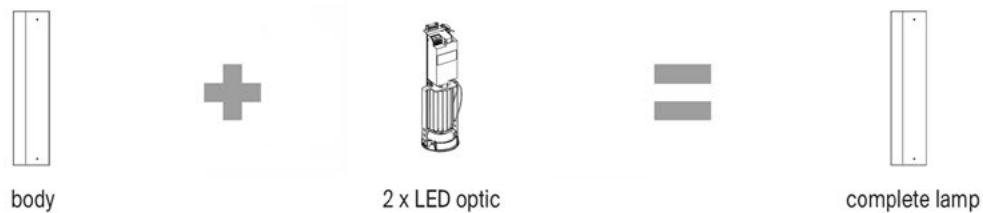

E04250 (with LED optic)