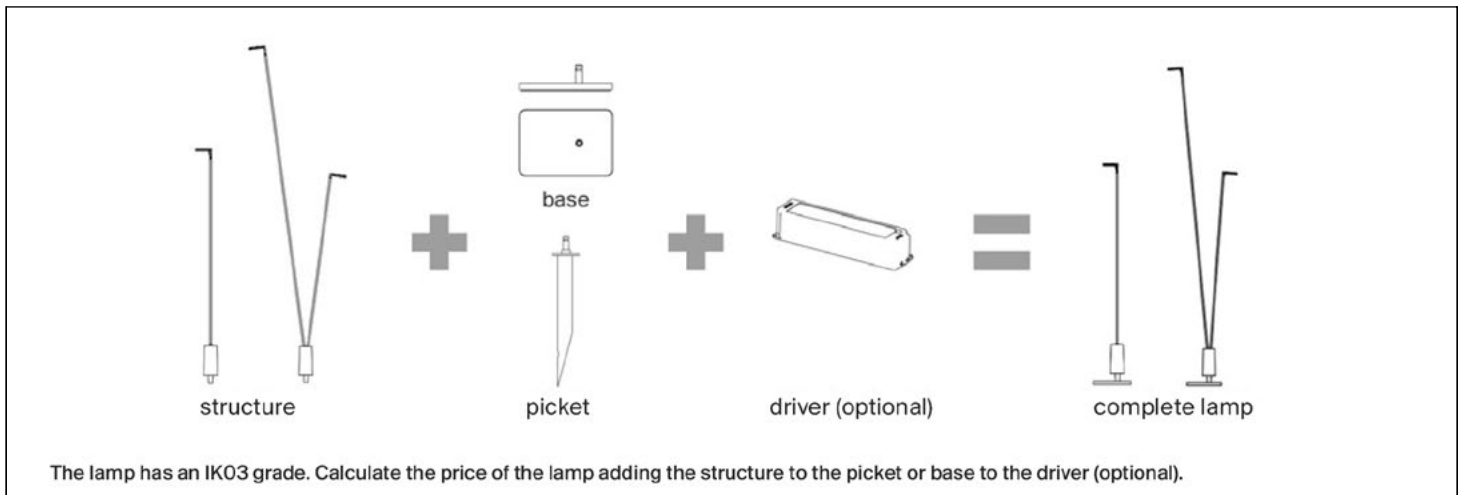

Structure	Model dimension (mm)	Item code	Finishes	Suggested light source	EUR VAT excl.

structure (the lamp is supplied without power supply). 3000K versions

	A04WTF1A floor single structure I: max 300mA V: 8,5Vdc H 750 Ø 50	1A04WTF1A001	mat black	LED 2.5 W 3000K CRI 90	☐	438,00
	A04WTF1B floor single structure I: max 300mA V: 8,5Vdc H 1200 Ø 50	1A04WTF1B001	mat black	LED 2.5 W 3000K CRI 90	☐	454,00
	A04WTF1C floor single structure I: max 300mA V: 8,5Vdc H 1800 Ø 50	1A04WTF1C001	mat black	LED 2.5 W 3000K CRI 90	☐	489,00
	A04WTF2 floor multiple structure 2 stems I: max 600mA V: 8,5Vdc L 750 x H 1200 Ø 50	1A04WTF20001	mat black	LED 5 W 3000K CRI 90	☐	713,00