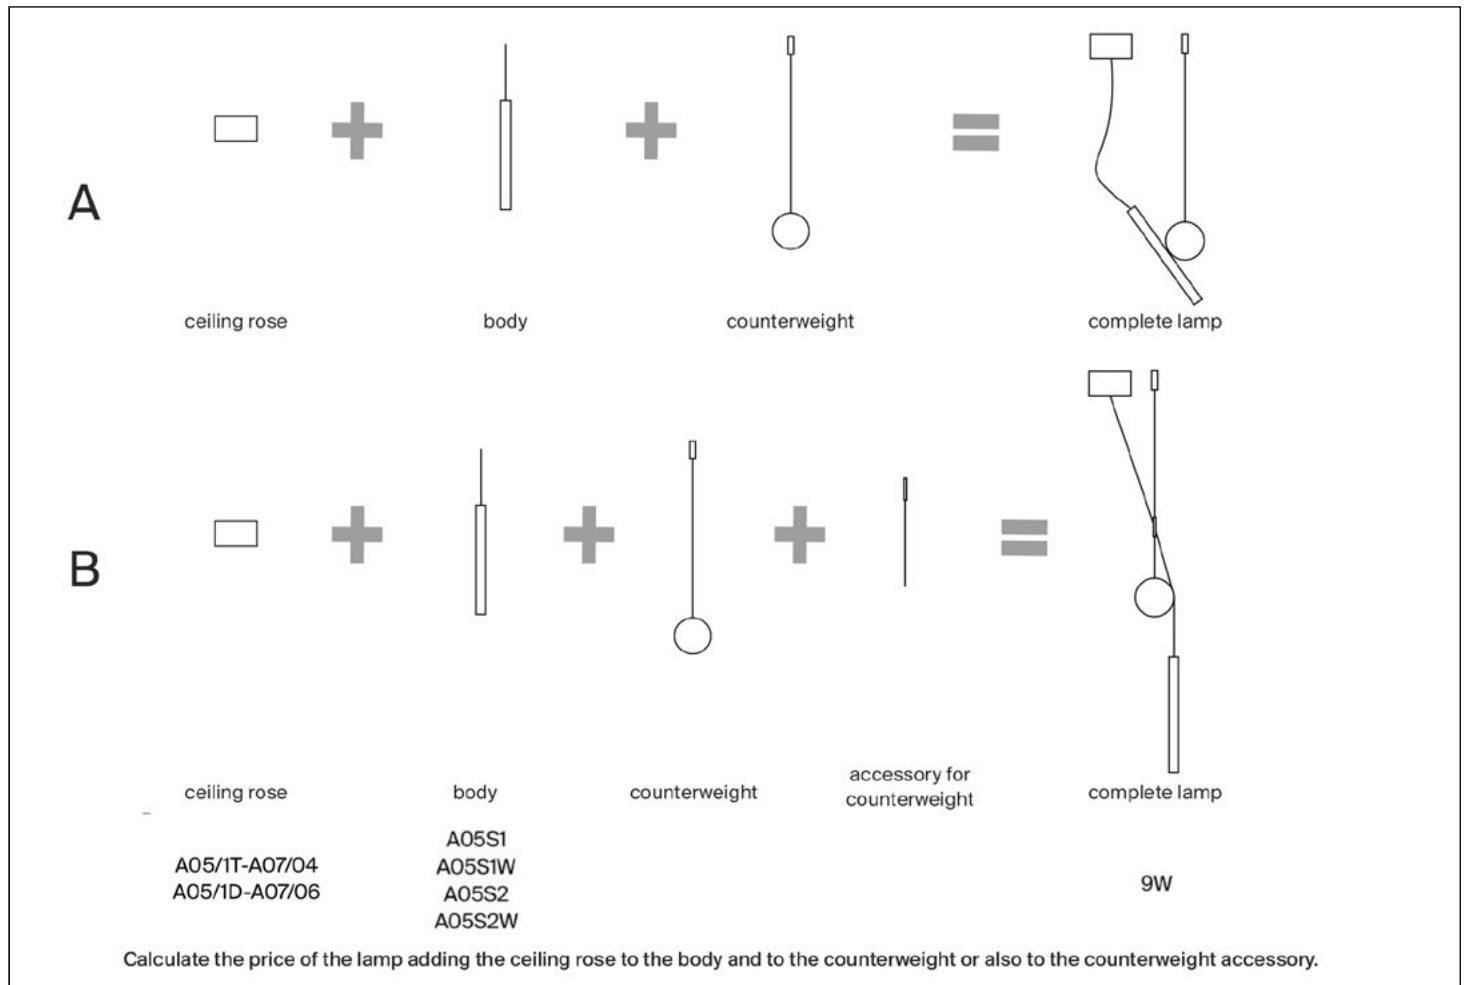

Structure	Model dimension (mm)	Item code	Finishes	Suggested light source	EUR VAT excl.

complete wall version 2700K. Ceiling rose finish / optic finish

	A05ADW wall/ceiling dimmable phase cut 220-240V ~ 50/60Hz L 87 x W 106 x H 180 Ø 25 ceiling rose: Ø 60 CE □ ▽	1A050ADW0001	black/black	LED 7W 2700K CRI 90	☐	389,00
		1A050ADW0002	white/ribbed white			389,00
		1A050ADW0030	black/brass			389,00
		1A050ADW0035	white/black			389,00
		1A050ADW0098	black/ribbed white			389,00

complete wall version 3000K. Ceiling rose finish / optic finish

	A05AD wall/ceiling dimmable phase cut 220-240V ~ 50/60Hz L 87 x W 106 x H 180 Ø 25 ceiling rose: Ø 60 CE □ ▽	1A050AD00001	black/black	LED 7W 3000K CRI 90	☐	389,00
		1A050AD00002	white/ribbed white			389,00
		1A050AD00030	black/brass			389,00
		1A050AD00035	white/black			389,00
		1A050AD00098	black/ribbed white			389,00