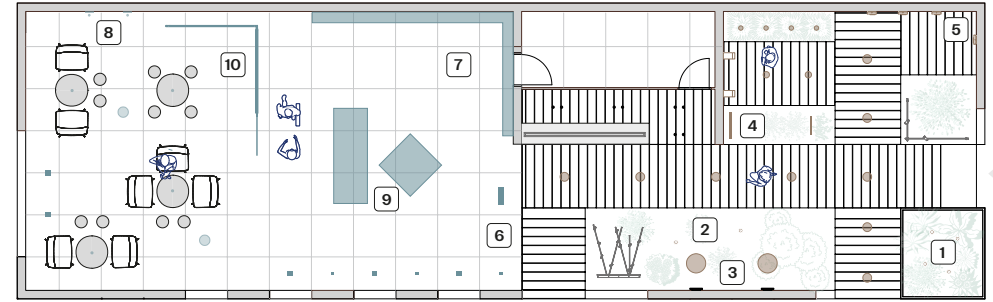

**CREATING SPACES,
SHAPING LIGHT**

Our collections at
Light+Building 26

esse-ci
LIVING LIGHT

OUTDOOR AREA

1. Teres Garden IP67
2. Clou Pan
3. Crystal
4. Walkabout
5. Qadra

INDOOR AREA

6. Fly Eyes
7. Opera
8. Teres Ark + Teres Ark Exte
9. Skylite
10. Makrot