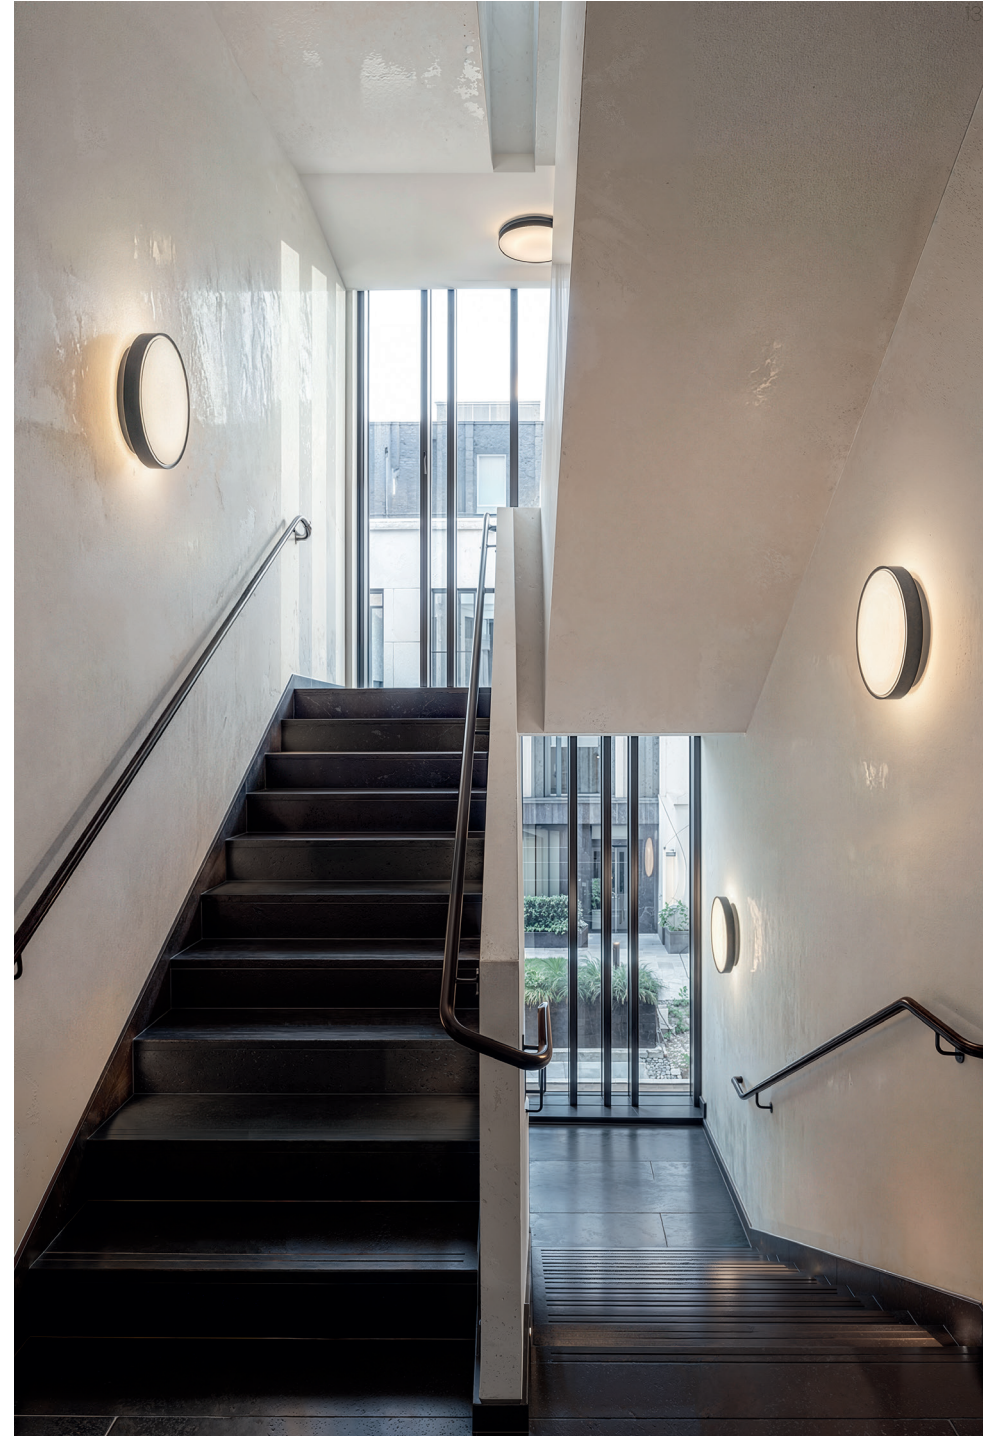

DIRECT / INDIRECT

INTELLIGENT MICROWAVE SENSOR

- IP 54
- IK 06
- -20° C/+45° C
- 3000K/4000K
- Direct 8W - 12W - 25W - 18W - 30W
- Indirect 10W - 14W - 28W - 20W - 32W

DEEP

□ Bianco RAL 9003
codice W
White RAL 9003 - code W

■ Nero RAL 9005
codice BK
Black RAL 9005 - code BK

⊕ Altre Cromie su richiesta
Other colours - on request

RECESSED