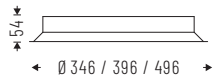

DIRECT / INDIRECT

INTELLIGENT MICROWAVE SENSOR

- IP 54
- IK 06
- -20° C/+45° C
- 3000K/4000K
- Direct 8W - 12W - 25W - 18W - 30W
- Indirect 10W - 14W - 28W - 20W - 32W

DEEP

□ Bianco RAL 9003
 codice W
 White RAL 9003 - code W