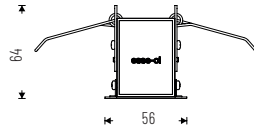

2 RECESSED

Cromie corpo / body colours

Bianco RAL 9003
codice W
White RAL 9003 - code W

Nero RAL 9005
codice BK
Black RAL 9005 - code BK

Cromie Shade / shade colours

Bianco RAL 9003 raggrinzante
codice W
White RAL 9003 wrinkled - code W

Nero RAL 9005 raggrinzante
codice BK
Black RAL 9005 wrinkled - code BK

Oro cromato
codice CO
Chrome Gold - code CO

Argento cromato
codice CA
Chrome Silver - code CA