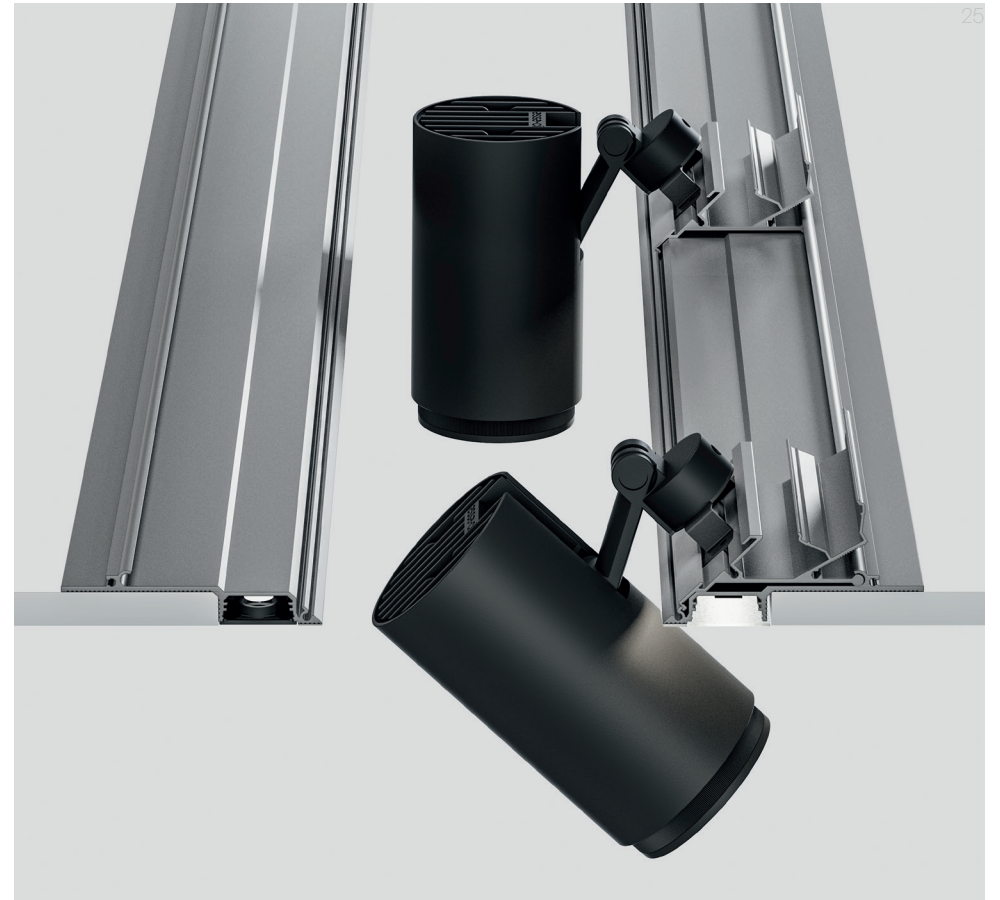

ID 94

DIRECT profile

INCASSO // RECESSED