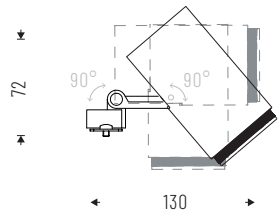

SPOT SMALL ZOOM 20° - 60°

Bianco RAL 9016
codice W
White RAL 9016 - code W

Nero RAL 9005
codice BK
Black RAL 9005 - code BK

Altre Cromie su richiesta
Other colours - on request