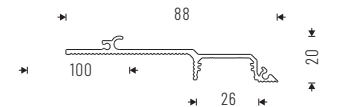

ID 94

DIRECT profile

INCASSO // RECESSED