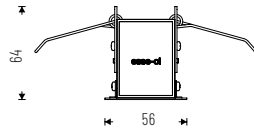

Cromie corpo / body colours

Bianco RAL 9003
codice W
White RAL 9003 - code W

Nero RAL 9005
codice BK
Black RAL 9005 - code BK

Cromie Shade / shade colours

Bianco RAL 9003 raggrinzante
codice W
White RAL 9003 wrinkled - code W

Nero RAL 9005 raggrinzante
codice BK
Black RAL 9005 wrinkled - code BK

Oro cromato
codice CO
Chrome Gold - code CO

Argento cromato
codice CA
Chrome Silver - code CA