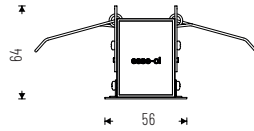

Cromie corpo / body colours

Bianco RAL 9003
codice W
White RAL 9003 - code W

Nero RAL 9005
codice BK
Black RAL 9005 - code BK