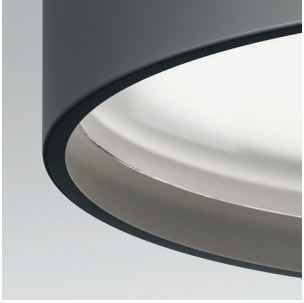

DIRECT / INDIRECT